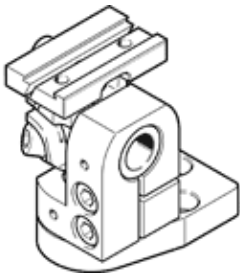

# swivel mounting SBAM-C6-A2-AF

Part number: 8058739

FESTO

## Data sheet

Feature	Value
Product weight	209 g
Mounting type	with through hole With dovetail slot
Material mounting	Wrought aluminium alloy, anodised
Materials note	Conforms to RoHS