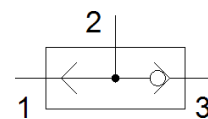

OR module OS-2-R-M5

Part number: 7423

FESTO

Data sheet

Feature	Value
Valve function	OR function
Pneumatic connection, port 1	PK-4
Pneumatic connection, port 2	PK-4
Mounting type	with through hole
Operating pressure	0.001 ... 6 bar
Pneumatic connection, port 3	PK-4