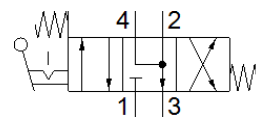

finger lever valve

H-4/3-M5

Part number: 7334

FESTO

Data sheet

Feature	Value
Valve function	4/3 exhausted
Type of actuation	manual
Standard nominal flow rate	125 l/min
Operating pressure	0 ... 8 bar
Type of reset	mechanical spring
Nominal size	4 mm
Sealing principle	soft
Type of piloting	Piloted
Flow direction	non reversible
Pneumatic connection, port 1	M5
Pneumatic connection, port 2	M5
Pneumatic connection, port 3	Non-ducted