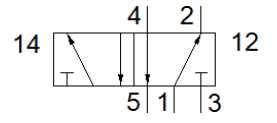

basic valve
C-5/2-1/2
Part number: 5811

FESTO

Data sheet

Feature	Value
Materials note	Contains PWIS substances