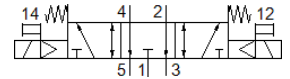

solenoid valve

VUVG-L18-P53E-T-G14-1P3

Part number: 574432

FESTO

Data sheet

Feature	Value
Valve function	5/3 exhausted
Type of actuation	electrical
Valve size	18 mm
Standard nominal flow rate	910 l/min
Operating pressure	3 ... 8 bar
Design structure	Piston slide
Type of reset	mechanical spring
Authorisation	RCM Mark c CSA us (OL) c UL us - Recognized (OL)
Protection class	IP40 IP65 with plug socket
Nominal size	6.3 mm
Exhaust-air function	throttleable
Sealing principle	soft
Assembly position	Any
Manual override	detenting Pushing Covered
Type of piloting	Piloted
Pilot air supply	Internal
Overlap	Indefinite overlap
Pilot pressure	3 ... 8 bar
Switching time off	48 ms
Switching time on	15 ms
Switching time reversal	29 ms
Duty cycle	100 %
Max. positive test pulse with logic 0	700 µs
Max. negative test pulse with logic 1	900 µs
Characteristic coil data	24 V DC: 1 W 24 V DC: low-current phase 0.3 W, high-current phase 1.0 W
Permissible voltage fluctuation	+/- 10 %
Operating medium	Compressed air in accordance with ISO8573-1:2010 [7:4:4]
Note on operating and pilot medium	Lubricated operation possible (subsequently required for further operation)
Vibration resistance	Transport application test at severity level 2 in accordance with FN 942017-4 and EN 60068-2-6
Restriction ambient and medium temperature	-5 - 50 °C Without holding current reduction
Shock resistance	Shock test with severity level 2 in accordance with FN 942017-5 and EN 60068-2-27
Corrosion resistance classification CRC	2 - Moderate corrosion stress
Medium temperature	-5 ... 60 °C
Ambient temperature	-5 ... 60 °C
Product weight	160 g