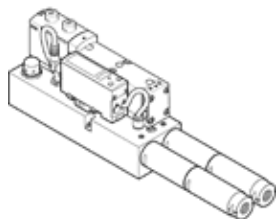

### Data sheet

Feature	Value
Nominal size, Laval nozzle	2 mm
Design, silencer	open
Polarity protected	for all electrical connections
Assembly position	Any
Ejector characteristic	High vacuum Standard
Manual override	detenting Pushing Covered
Integrated function	Ejector pulse valve, electrical Flow control valve Electrical on-off valve Air saving function, electrical Non-return valve Open silencer Vacuum switch
Design structure	not modular
Short circuit strength	Yes
Measured variable	Relative pressure
Measuring principle	Piezoresistive
Switching function	Threshold value comparator
Valve function	5/3 pressurised
Switching element function	Normally open contact
Hysteresis adjustment range [bar]	-0.9 ... 0 bar
Threshold setting range	-0.999 ... 0 bar
Operating pressure	4 ... 8 bar
Nominal operating pressure	6 bar
Operating voltage range DC	21.6 ... 26.4 V
Inductive protective circuit	Adapted to MZ-, MY-, ME coils
Idle current	50 ... 150 mA
Max. output current	50 mA
Duty cycle	100 %
Voltage drop	≤ 1.5 V
Characteristic coil data	24 V DC: 1.3 W
Overload withstand capability	Available
Operating medium	Compressed air in accordance with ISO8573-1:2010 [7:4:4]
Note on operating and pilot medium	Lubricated operation not possible
Corrosion resistance classification CRC	0 - No corrosion stress
Medium temperature	0 ... 50 °C
Sound pressure level	78 dB(A)
Protection class	IP65
Ambient temperature	0 ... 50 °C
Product weight	1,120 g
Pressure measuring range	-1 ... 0 bar
Accuracy, FS	3 %FS
Mounting type	On sub-base

Feature	Value
Pneumatic connection, port 1	Manifold block, size 26 mm acc. to ISO 15407-2
Pneumatic connection, port 3	Manifold block, size 26 mm acc. to ISO 15407-2
Materials note	Conforms to RoHS
Material seals	NBR
Material housing	Wrought Aluminium alloy
Material screws	Steel Galvanised
Material connector housing	Zinc die-casting Nickel plated
Material electrical contact	Brass Gold plated
Material screen	PA
Material keypad	TPE-U