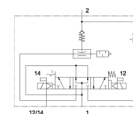

### Data sheet

Feature	Value
Nominal size, Laval nozzle	2 mm
Design, silencer	open
Polarity protected	for all electrical connections
Assembly position	Any
Ejector characteristic	High vacuum Standard
Manual override	detenting Pushing Covered
Integrated function	Ejector pulse valve, electrical Flow control valve Electrical on-off valve Air saving function, electrical Non-return valve Open silencer Vacuum switch
Design structure	not modular
Short circuit strength	Yes
Measured variable	Relative pressure
Measuring principle	Piezoresistive
Switching function	Threshold value comparator
Valve function	5/3 pressurised
Switching element function	Normally open contact
Hysteresis adjustment range [bar]	-0.9 ... 0 bar
Threshold setting range	-0.999 ... 0 bar
Operating pressure	4 ... 8 bar
Nominal operating pressure	6 bar
Operating voltage range DC	21.6 ... 26.4 V
Inductive protective circuit	Adapted to MZ-, MY-, ME coils
Idle current	50 ... 150 mA
Max. output current	50 mA
Duty cycle	100 %
Voltage drop	≤ 1.5 V
Characteristic coil data	24 V DC: 1.3 W
Overload withstand capability	Available
Operating medium	Compressed air in accordance with ISO8573-1:2010 [7:4:4]
Note on operating and pilot medium	Lubricated operation not possible
Corrosion resistance classification CRC	0 - No corrosion stress
Medium temperature	0 ... 50 °C
Sound pressure level	78 dB(A)
Protection class	IP65
Ambient temperature	0 ... 50 °C
Product weight	1,120 g
Pressure measuring range	-1 ... 0 bar
Accuracy, FS	3 %FS
Mounting type	On sub-base

Feature	Value
Pneumatic connection, port 1	Manifold block, size 26 mm acc. to ISO 15407-2
Pneumatic connection, port 3	Manifold block, size 26 mm acc. to ISO 15407-2
Materials note	Conforms to RoHS
Material seals	NBR
Material housing	Wrought Aluminium alloy
Material screws	Steel Galvanised
Material connector housing	Zinc die-casting Nickel plated
Material electrical contact	Brass Gold plated
Material screen	PA
Material keypad	TPE-U