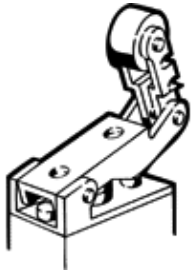

# roller lever with idle return

## AL-01

Part number: 4941

FESTO

With idle return

## Data sheet

Feature	Value
Actuating force	12 N
Product weight	52 g
Material mounting adaptor	Steel Galvanised