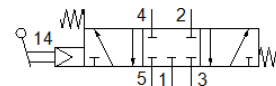

toggle lever valve

H-5/3-1/2

Part number: 4920

FESTO

Data sheet

Feature	Value
Valve function	5/3 closed
Type of actuation	manual
Standard nominal flow rate	2,700 l/min
Type of reset	mechanical spring
Nominal size	12 mm
Sealing principle	soft
Type of piloting	Piloted
Flow direction	non reversible
Pneumatic connection, port 1	G1/2
Pneumatic connection, port 2	G1/2
Pneumatic connection, port 3	G1/2