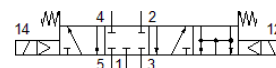

solenoid valve

MC-5/4-1/2

Part number: 4861

FESTO

Data sheet

Feature	Value
Valve function	5/4 closed
Type of actuation	electrical
Design structure	Poppet seat
Type of reset	mechanical spring
Authorisation	c CSA us (OL)
Sealing principle	soft
Manual override	None
Type of piloting	Piloted
Pneumatic connection, port 1	G1/2
Pneumatic connection, port 2	G1/2
Pneumatic connection, port 3	G1/2
Pneumatic connection, port 4	G1/2
Pneumatic connection, port 5	G1/2