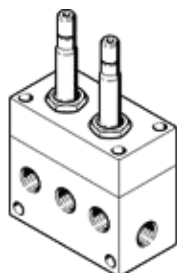

solenoid valve

MC-5/4-1/2

Part number: 4861

FESTO

Data sheet

Feature	Value
Valve function	5/4 closed
Type of actuation	electrical
Design structure	Poppet seat
Type of reset	mechanical spring
Authorisation	c CSA us (OL)
Sealing principle	soft
Manual override	None
Type of piloting	Piloted
Pneumatic connection, port 1	G1/2
Pneumatic connection, port 2	G1/2
Pneumatic connection, port 3	G1/2
Pneumatic connection, port 4	G1/2
Pneumatic connection, port 5	G1/2