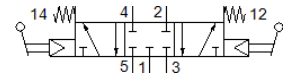

toggle lever valve

H-5/3-1/4

Part number: 4577

FESTO

Data sheet

Feature	Value
Valve function	5/3 closed
Type of actuation	manual
Standard nominal flow rate	680 l/min
Operating pressure	2 ... 10 bar
Type of reset	mechanical spring
Nominal size	7 mm
Sealing principle	soft
Type of piloting	Piloted
Flow direction	non reversible
Ambient temperature	-10 ... 60 °C
Product weight	1,060 g
Pneumatic connection, port 1	G1/4
Pneumatic connection, port 2	G1/4
Pneumatic connection, port 3	G1/4