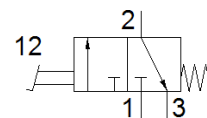

pushbutton valve F-3-M5

Part number: 4452

FESTO

This type is suitable for vacuum.

Data sheet

Feature	Value
Valve function	3/2 closed, monostable
Standard nominal flow rate	80 l/min
Operating pressure	-0.9 ... 8 bar
Type of reset	mechanical spring
Type of piloting	direct
Product weight	235 g
Pneumatic connection, port 1	M5
Pneumatic connection, port 2	M5
Pneumatic connection, port 3	M5