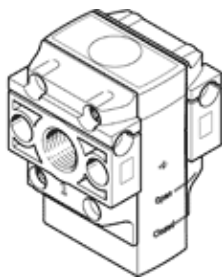

on-off valve HE-1/4-DB-MINI

Part number: 3563687

FESTO

Data sheet

Feature	Value
Series	DB
Size	Mini
Grid dimension	44 mm
Design structure	On/off valve
Type of actuation	manual
Sealing principle	soft
Exhaust-air function	not throttleable
Actuator lock	Padlock (optional)
Manual override	None
Type of piloting	direct
Valve function	3/2 bistable
Operating pressure	0 ... 10 bar
C value	6.3 l/sbar
b value	0.8
Standard nominal flow rate	2,300 l/min
Standard nominal flow rate 2-3	700 l/min
Operating medium	Compressed air in accordance with ISO8573-1:2010 [7:4:4] Inert gases
Note on operating and pilot medium	Lubricated operation not possible
Corrosion resistance classification CRC	1 - Low corrosion stress
Materials note	Conforms to RoHS
Medium temperature	-5 ... 50 °C
Ambient temperature	-5 ... 50 °C
Mounting type	Line installation with through hole
Product weight	66 g
Pneumatic connection, port 1	G1/4
Pneumatic connection, port 2	G1/4
Air purity class at output	Compressed air in accordance with ISO8573-1:2010 [7:4:4] Inert gases
Material Piston slide	POM
Material seals	FPM
Material housing	PA-reinforced