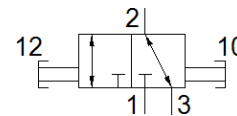

on-off valve HE-1/4-DB-MINI

Part number: 3563687

FESTO

Data sheet

Feature	Value
Series	DB
Size	Mini
Grid dimension	44 mm
Design structure	On/off valve
Type of actuation	manual
Sealing principle	soft
Exhaust-air function	not throttleable
Actuator lock	Padlock (optional)
Manual override	None
Type of piloting	direct
Valve function	3/2 bistable
Operating pressure	0 ... 10 bar
C value	6.3 l/sbar
b value	0.8
Standard nominal flow rate	2,300 l/min
Standard nominal flow rate 2-3	700 l/min
Operating medium	Compressed air in accordance with ISO8573-1:2010 [7:4:4] Inert gases
Note on operating and pilot medium	Lubricated operation not possible
Corrosion resistance classification CRC	1 - Low corrosion stress
Materials note	Conforms to RoHS
Medium temperature	-5 ... 50 °C
Ambient temperature	-5 ... 50 °C
Mounting type	Line installation with through hole
Product weight	66 g
Pneumatic connection, port 1	G1/4
Pneumatic connection, port 2	G1/4
Air purity class at output	Compressed air in accordance with ISO8573-1:2010 [7:4:4] Inert gases
Material Piston slide	POM
Material seals	FPM
Material housing	PA-reinforced