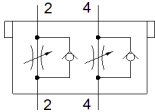

one-way flow control valve CPV14-BS-2XGRAZ-1/8

Part number: 184143

For valves of Compact Performance (CP14) series.

Data sheet

Feature	Value
Materials note	Conforms to RoHS