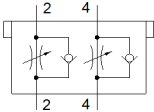

# one-way flow control valve CPV14-BS-2XGRZZ-1/8

Part number: 184142

For valves of Compact Performance (CP14) series.