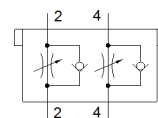

one-way flow control valve CPV10-BS-2XGRZZ-M7

Part number: 184140

FESTO

For labelling CP valves and CP valve terminals.

Data sheet

Feature	Value
Materials note	Conforms to RoHS