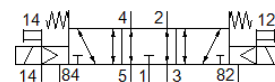

## Data sheet

Feature	Value
Valve function	5/3 exhausted
Type of actuation	electrical
Width	17.8 mm
Standard nominal flow rate	500 l/min
Operating pressure	-0.9 ... 10 bar
Design structure	Piston slide
Type of reset	mechanical spring
Authorisation	c UL us - Recognized (OL)
Protection class	IP65
Nominal size	5 mm
Grid dimension	18 mm
Exhaust-air function	throttleable
Sealing principle	soft
Assembly position	Any
Manual override	with accessories, detenting
Type of piloting	Piloted
Pilot air supply	external
Flow direction	reversible
Overlap	Positive overlap
Pilot pressure	3 ... 8 bar
b value	0.48
C value	1 l/sbar
Switching time off	25 ms
Switching time on	12 ms
Duty cycle	100 %
Characteristic coil data	24 V DC: 1.5 W
Operating medium	Compressed air in accordance with ISO8573-1:2010 [7:4:4]
Note on operating and pilot medium	Lubricated operation possible (subsequently required for further operation)
Vibration resistance	Transport application test at severity level 1 in accordance with FN 942017-4 and EN 60068-2-6
Shock resistance	Shock test with severity level 2 in accordance with FN 942017-5 and EN 60068-2-27
Corrosion resistance classification CRC	2 - Moderate corrosion stress
Storage temperature	-20 ... 40 °C
Medium temperature	-5 ... 50 °C
Sound pressure level	75 dB(A)
Pilot medium	Compressed air in accordance with ISO8573-1:2010 [7:4:4]
Ambient temperature	-5 ... 50 °C
Product weight	153 g
Electrical connection	Connection pattern type C to industry standard, 9.4 mm Plug Cubic design
Mounting type	on manifold rail