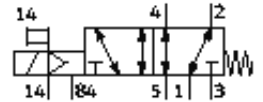

solenoid valve

MEBH-5/2-1/8-S-B

Part number: 173007

FESTO

With solenoid coil and manual override, without plug socket.
This type is suitable for vacuum.

Data sheet

Feature	Value
Valve function	5/2 monostable
Type of actuation	electrical
Width	17.8 mm
Standard nominal flow rate	600 l/min
Operating pressure	-0.9 ... 10 bar
Design structure	Piston slide
Type of reset	mechanical spring
Authorisation	c UL us - Recognized (OL)
Protection class	IP65
Nominal size	5 mm
Grid dimension	18 mm
Exhaust-air function	throttleable
Sealing principle	soft
Assembly position	Any
Manual override	with accessories, detenting
Type of piloting	Piloted
Pilot air supply	external
Flow direction	reversible
Overlap	Positive overlap
Pilot pressure	2.5 ... 8 bar
b value	0.36
C value	2.55 l/sbar
Switching time off	28 ms
Switching time on	10 ms
Duty cycle	100 %
Characteristic coil data	24 V DC: 2.5 W
Operating medium	Compressed air in accordance with ISO8573-1:2010 [7:4:4]
Note on operating and pilot medium	Lubricated operation possible (subsequently required for further operation)
Vibration resistance	Transport application test at severity level 1 in accordance with FN 942017-4 and EN 60068-2-6
Shock resistance	Shock test with severity level 2 in accordance with FN 942017-5 and EN 60068-2-27
Corrosion resistance classification CRC	2 - Moderate corrosion stress
Storage temperature	-20 ... 40 °C
Medium temperature	-5 ... 50 °C
Sound pressure level	75 dB(A)
Pilot medium	Compressed air in accordance with ISO8573-1:2010 [7:4:4]
Ambient temperature	-5 ... 50 °C
Product weight	105 g
Electrical connection	Plug pattern type C to EN 175301-803 Plug to EN 175301-803