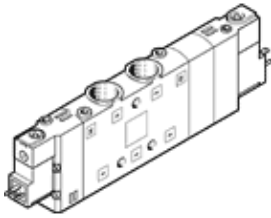

# solenoid valve

## CPE24-M1H-5/3E-3/8

Part number: 170267

FESTO

High component density

## Data sheet

Feature	Value
Valve function	5/3 exhausted
Type of actuation	electrical
Width	24 mm
Standard nominal flow rate	2,650 l/min
Operating pressure	2.5 ... 10 bar
Design structure	Piston slide
Type of reset	mechanical spring
Authorisation	c UL us - Recognized (OL)
Maritime classification	see certificate
Protection class	IP65 with plug socket to IEC 60529
Nominal size	11 mm
Exhaust-air function	throttleable
Sealing principle	soft
Assembly position	Any
Manual override	with accessories, detenting Pushing
Type of piloting	Piloted
Pilot air supply	Internal
Flow direction	non reversible
Valve position identification	Inscription label holder
Overlap	Positive overlap
Switching time off	55 ms
Switching time on	25 ms
Duty cycle	100 %
Max. positive test pulse with logic 0	3,300 µs
Max. negative test pulse with logic 1	3,100 µs
Characteristic coil data	24 V DC: 1.5 W
Permissible voltage fluctuation	-15 % / +10 %
Operating medium	Compressed air in accordance with ISO8573-1:2010 [7:4:4]
Note on operating and pilot medium	Lubricated operation possible (subsequently required for further operation)
Vibration resistance	Transport application test at severity level 2 in accordance with FN 942017-4 and EN 60068-2-6
Shock resistance	Shock test with severity level 2 in accordance with FN 942017-5 and EN 60068-2-27
Corrosion resistance classification CRC	2 - Moderate corrosion stress
Medium temperature	-5 ... 50 °C
Ambient temperature	-5 ... 50 °C
Product weight	430 g
Electrical connection	Plug pattern type C to EN 175301-803
Mounting type	with through hole
Pilot exhaust port 82	M5