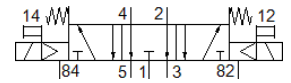

## Data sheet

Feature	Value
Valve function	5/3 exhausted
Type of actuation	electrical
Width	24 mm
Standard nominal flow rate	2,650 l/min
Operating pressure	2.5 ... 10 bar
Design structure	Piston slide
Type of reset	mechanical spring
Authorisation	c UL us - Recognized (OL)
Maritime classification	see certificate
Protection class	IP65 with plug socket to IEC 60529
Nominal size	11 mm
Exhaust-air function	throttleable
Sealing principle	soft
Assembly position	Any
Manual override	with accessories, detenting Pushing
Type of piloting	Piloted
Pilot air supply	Internal
Flow direction	non reversible
Valve position identification	Inscription label holder
Overlap	Positive overlap
Switching time off	55 ms
Switching time on	25 ms
Duty cycle	100 %
Max. positive test pulse with logic 0	3,300 µs
Max. negative test pulse with logic 1	3,100 µs
Characteristic coil data	24 V DC: 1.5 W
Permissible voltage fluctuation	-15 % / +10 %
Operating medium	Compressed air in accordance with ISO8573-1:2010 [7:4:4]
Note on operating and pilot medium	Lubricated operation possible (subsequently required for further operation)
Vibration resistance	Transport application test at severity level 2 in accordance with FN 942017-4 and EN 60068-2-6
Shock resistance	Shock test with severity level 2 in accordance with FN 942017-5 and EN 60068-2-27
Corrosion resistance classification CRC	2 - Moderate corrosion stress
Medium temperature	-5 ... 50 °C
Ambient temperature	-5 ... 50 °C
Product weight	430 g
Electrical connection	Plug pattern type C to EN 175301-803
Mounting type	with through hole
Pilot exhaust port 82	M5