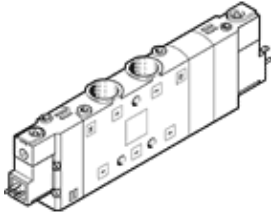

# solenoid valve

## CPE24-M1H-5/3G-3/8

Part number: 170265

FESTO

High component density

## Data sheet

Feature	Value
Valve function	5/3 closed
Type of actuation	electrical
Width	24 mm
Standard nominal flow rate	3,000 l/min
Operating pressure	2.5 ... 10 bar
Design structure	Piston slide
Type of reset	mechanical spring
Authorisation	c UL us - Recognized (OL)
Maritime classification	see certificate
Protection class	IP65 with plug socket to IEC 60529
Nominal size	11 mm
Exhaust-air function	throttleable
Sealing principle	soft
Assembly position	Any
Manual override	with accessories, detenting Pushing
Type of piloting	Piloted
Pilot air supply	Internal
Flow direction	non reversible
Valve position identification	Inscription label holder
Overlap	Positive overlap
Switching time off	55 ms
Switching time on	25 ms
Duty cycle	100 %
Max. positive test pulse with logic 0	3,300 µs
Max. negative test pulse with logic 1	3,100 µs
Characteristic coil data	24 V DC: 1.5 W
Permissible voltage fluctuation	-15 % / +10 %
Operating medium	Compressed air in accordance with ISO8573-1:2010 [7:4:4]
Note on operating and pilot medium	Lubricated operation possible (subsequently required for further operation)
Vibration resistance	Transport application test at severity level 2 in accordance with FN 942017-4 and EN 60068-2-6
Shock resistance	Shock test with severity level 2 in accordance with FN 942017-5 and EN 60068-2-27
Corrosion resistance classification CRC	2 - Moderate corrosion stress
Medium temperature	-5 ... 50 °C
Ambient temperature	-5 ... 50 °C
Product weight	430 g
Electrical connection	Plug pattern type C to EN 175301-803
Mounting type	with through hole
Pilot exhaust port 82	M5