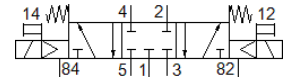

## Data sheet

Feature	Value
Valve function	5/3 closed
Type of actuation	electrical
Width	24 mm
Standard nominal flow rate	3,000 l/min
Operating pressure	2.5 ... 10 bar
Design structure	Piston slide
Type of reset	mechanical spring
Authorisation	c UL us - Recognized (OL)
Maritime classification	see certificate
Protection class	IP65 with plug socket to IEC 60529
Nominal size	11 mm
Exhaust-air function	throttleable
Sealing principle	soft
Assembly position	Any
Manual override	with accessories, detenting Pushing
Type of piloting	Piloted
Pilot air supply	Internal
Flow direction	non reversible
Valve position identification	Inscription label holder
Overlap	Positive overlap
Switching time off	55 ms
Switching time on	25 ms
Duty cycle	100 %
Max. positive test pulse with logic 0	3,300 µs
Max. negative test pulse with logic 1	3,100 µs
Characteristic coil data	24 V DC: 1.5 W
Permissible voltage fluctuation	-15 % / +10 %
Operating medium	Compressed air in accordance with ISO8573-1:2010 [7:4:4]
Note on operating and pilot medium	Lubricated operation possible (subsequently required for further operation)
Vibration resistance	Transport application test at severity level 2 in accordance with FN 942017-4 and EN 60068-2-6
Shock resistance	Shock test with severity level 2 in accordance with FN 942017-5 and EN 60068-2-27
Corrosion resistance classification CRC	2 - Moderate corrosion stress
Medium temperature	-5 ... 50 °C
Ambient temperature	-5 ... 50 °C
Product weight	430 g
Electrical connection	Plug pattern type C to EN 175301-803
Mounting type	with through hole
Pilot exhaust port 82	M5