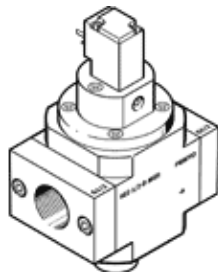

on-off valve HEE-1/8-D-MINI-24

Part number: 165068
Classic - do not use for new projects

FESTO

Used in conjunction with service units.

Modern alternatives can be found by entering the first four characters of the type code in the search field.

Data sheet

Feature	Value
Operating pressure	2.5 ... 16 bar
Characteristic coil data	24 V DC: 3 W
Permissible voltage fluctuation	+/- 10 %
Operating medium	Compressed air in accordance with ISO8573-1:2010 [7:4:4] Inert gases
Note on operating and pilot medium	Lubricated operation possible (subsequently required for further operation)
Materials note	Conforms to RoHS
Maritime classification	see certificate
Air purity class at output	Compressed air in accordance with ISO8573-1:2010 [7:4:4] Inert gases
Electrical connection	Plug pattern type C to EN 175301-803 Plug Per DIN EN 175301-803