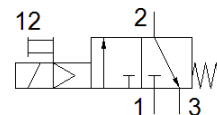

on-off valve HEE-1/8-D-MINI-24

Part number: 165068
Classic - do not use for new projects

FESTO

Used in conjunction with service units.

Modern alternatives can be found by entering the first four characters of the type code in the search field.

Data sheet

Feature	Value
Operating pressure	2.5 ... 16 bar
Characteristic coil data	24 V DC: 3 W
Permissible voltage fluctuation	+/- 10 %
Operating medium	Compressed air in accordance with ISO8573-1:2010 [7:4:4] Inert gases
Note on operating and pilot medium	Lubricated operation possible (subsequently required for further operation)
Materials note	Conforms to RoHS
Maritime classification	see certificate
Air purity class at output	Compressed air in accordance with ISO8573-1:2010 [7:4:4] Inert gases
Electrical connection	Plug pattern type C to EN 175301-803 Plug Per DIN EN 175301-803