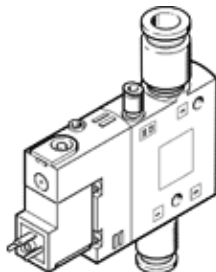

# solenoid valve

## CPE18-M2H-30LS-QS-8

Part number: 163772

FESTO

High component density  
This type is suitable for vacuum.

### Data sheet

Feature	Value
Valve function	3/2 open, monostable
Type of actuation	electrical
Width	18 mm
Standard nominal flow rate	850 l/min
Operating pressure	-0.9 ... 10 bar
Design structure	Piston slide
Type of reset	Air spring
Authorisation	c UL us - Recognized (OL)
Maritime classification	see certificate
Protection class	IP65 with plug socket to IEC 60529
Nominal size	8 mm
Sealing principle	soft
Assembly position	Any
Manual override	with accessories, detenting Pushing
Type of piloting	Piloted
Pilot air supply	external
Flow direction	non reversible
Valve position identification	Inscription label holder
Overlap	Positive overlap
Pilot pressure	2.5 ... 10 bar
Switching time off	18 ms
Switching time on	28 ms
Duty cycle	100 %
Max. positive test pulse with logic 0	3,300 µs
Max. negative test pulse with logic 1	3,100 µs
Characteristic coil data	110 V AC: 50/60 Hz, pick-up power 3 VA, holding power 2.4 VA
Permissible voltage fluctuation	-15 % / +10 %
Operating medium	Compressed air in accordance with ISO8573-1:2010 [7:4:4]
Note on operating and pilot medium	Lubricated operation possible (subsequently required for further operation)
Vibration resistance	Transport application test at severity level 2 in accordance with FN 942017-4 and EN 60068-2-6
Shock resistance	Shock test with severity level 2 in accordance with FN 942017-5 and EN 60068-2-27
Corrosion resistance classification CRC	2 - Moderate corrosion stress
Medium temperature	-5 ... 50 °C
Pilot medium	Compressed air in accordance with ISO8573-1:2010 [7:4:4]
Ambient temperature	-5 ... 50 °C
Electrical connection	Plug pattern type C to EN 175301-803
Mounting type	with through hole